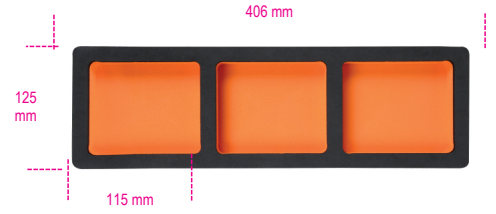

VPM7

soft thermoformed tray with 3 tote trays

		art.
	088870356	VPM7