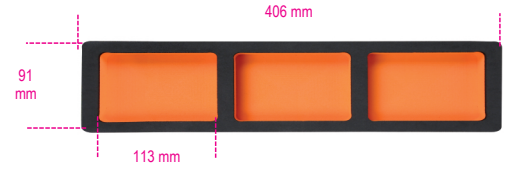

VPM7-C

Foam tray with 3 tote trays

		art.
	088870360	VPM7-C