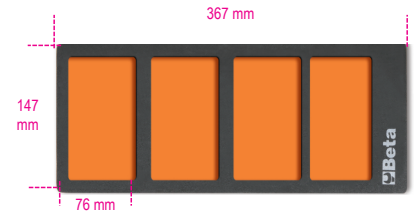

VPM3

soft thermoformed tray with 4 tote trays

		art.
	088870353	VPM3