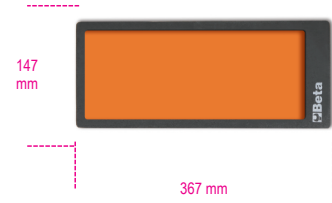

VPM0

soft thermoformed tray with tote tray

	 BETA	art.
	088870350	VPM0