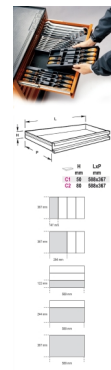

T92
hard thermoformed tray with tool assortment

 1,5 kg

	art.	
024240092	T92	hard thermoformed tray with tool assortment
024000458	TV92	thermoformed tray T92, empty

- n. **910A:** hexagon hand sockets 3/8" Ⓞ 6-7-8-9-10-11-12-13 14-15-16-17-18-19 20-21-22 mm
- n. **910/21:** extension bar - 3/8" 125 mm
- n. **910/22:** extension bar - 3/8" 250 mm
- n. **910/25:** 3/8" drive universal joint
- n. **910/42:** 3/8" drive sliding T - handle 210 mm
- n. **910/55:** 3/8" drive reversible ratchet Ⓞ