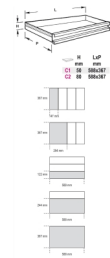

T73
hard thermoformed tray with tool assortment
 1,3 kg

		art.
	024240073	T73
	024000418	TV73

- n. **930**: double ended bi-hex tubular socket wrenches 6x7-8x9-10x11-12x13-14x15-16x17-18x19-20x22 mm
- n. **940/1**: tommy bars for tubular wrenches
- n. **940/2**: tommy bars for tubular wrenches