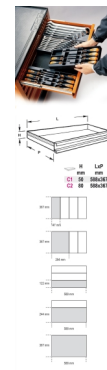

T63

hard thermoformed tray with tool assortment

 3,8 kg

	art.	
024240063	T63	hard thermoformed tray with tool assortment
024000471	TV63	thermoformed tray T63, empty

n. **952:** T - handle wrenches with swivelling socket © 7-8-10-12-13-14-17-19 mm