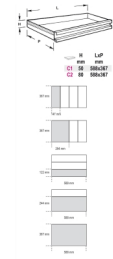

T55

hard thermoformed tray with tool assortment

 330 g

|  | art. | |
|---|------|---|
| 024240055 | T55 | hard thermoformed tray with tool assortment |
| 024000766 | TV55 | thermoformed tray T55, empty |