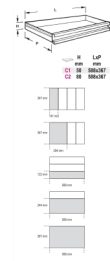

T46

hard thermoformed tray with tool assortment

 1,5 kg

	art.	
024240046	T46	hard thermoformed tray with tool assortment
024000499	TV46	thermoformed tray T46, empty

n. **142SN**: swivel end ratcheting combination wrenches 8-9-10-11-12 13-14-15-16 17-18-19 mm