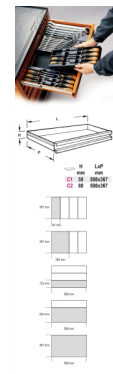

T241

hard thermoformed tray with tool assortment

 4,2 kg

	art.	
024240241	T241	hard thermoformed tray with tool assortment
024000414	TV241	thermoformed tray T241, empty

- n. **1500N/1**: two - leg universal puller
- n. **1500N/3**: two - leg universal puller
- n. **1516/1**: