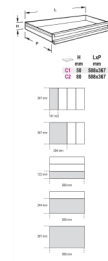

## T195 hard thermoformed tray with tool assortment

 460 g

	art.	
024240195	T195	hard thermoformed tray with tool assortment
024000760	TV175	thermoformed tray T175, empty

n. 1277TX: ☉ T6-T7-T8-T9 T10-T15-T20