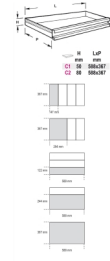

T190 hard thermoformed tray with tool assortment

 490 g

	art.	
024240190	T190	hard thermoformed tray with tool assortment
024000741	TV170	thermoformed tray T170, empty

n. **1270:** ● 2,5x50 3x75 3,5x100 4x125 5,5x100 5,5x150 6,5x150 mm