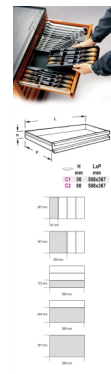

## T165 hard thermoformed tray with tool assortment

 880 g

	art.	
024240165	T165	hard thermoformed tray with tool assortment
024000706	TV160	thermoformed tray T160, empty

- n. **1270:** ● 3x75 3x100 4x100 4x150 5,5x100 5,5x150 6,5x150 8x150 10x200 mm
- n. **1270N:** ● 4x30 6,5x30 mm