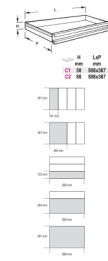

T146 **hard thermoformed tray with tool assortment**
 700 g

	art.	
024240146	T146	hard thermoformed tray with tool assortment
024000449	TV146	thermoformed tray T146, empty

- n. **1032**: circlip pliers straight, internal \odot 140x0,9 mm
- n. **1032**: circlip pliers straight, internal \odot 225 mm
- n. **1036**: circlip pliers straight, external \bullet 140x1,3 mm
- n. **1036**: circlip pliers straight, external \bullet 225 mm