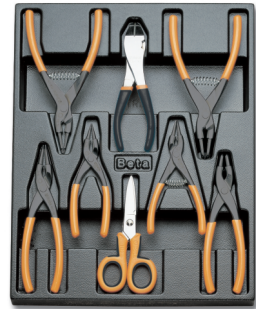

**T140** hard thermoformed tray with tool assortment

 1,1 kg

	art.	
024240140	T140	hard thermoformed tray with tool assortment
024000405	TV140	thermoformed tray T140, empty

- n. **1032**: circlip pliers straight, internal  $\odot$  140x0,9 - 180 mm
- n. **1034**: circlip pliers bent, internal  $\odot$  170 mm
- n. **1036**: circlip pliers straight, external  $\bullet$  140x1,3 - 175 mm
- n. **1038**: circlip pliers bent, external  $\bullet$  175 mm
- n. **1084**: Heavy-duty diagonal cutting nippers  $\square$  160 mm
- n. **1128BM**: electrician's scissors, straight blades