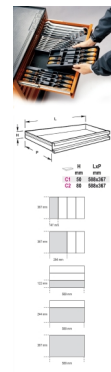

**T140** hard thermoformed tray with tool assortment

 1,1 kg

	art.	
024240140	T140	hard thermoformed tray with tool assortment
024000405	TV140	thermoformed tray T140, empty

- n. **1032**: circlip pliers straight, internal  $\odot$  140x0,9 - 180 mm
- n. **1034**: circlip pliers bent, internal  $\odot$  170 mm
- n. **1036**: circlip pliers straight, external  $\bullet$  140x1,3 - 175 mm
- n. **1038**: circlip pliers bent, external  $\bullet$  175 mm
- n. **1084**: Heavy-duty diagonal cutting nippers  $\square$  160 mm
- n. **1128BM**: electrician's scissors, straight blades