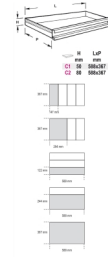

T113 hard thermoformed tray with tool assortment

12"

1,5 kg

art.	description
024240113	hard thermoformed tray with tool assortment
024000489	thermoformed tray T113, empty

- n. **920PE:** socket drivers for hexagon screws ○ 5L-6L-7L-8L-10L
- n. **920TX:** 1/2" drive, socket drivers for Torx® head screws ○ T40L-T45L T55L-T70L
- n. **920XZN:** socket drivers with XZN® profile ○ M6L-M8L-M12L