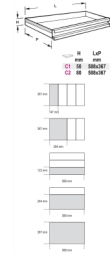

T112 hard thermoformed tray with tool assortment

14" 12"

1,3 kg

art.	description
024240112	T112 hard thermoformed tray with tool assortment
024000480	TV112 thermoformed tray T112, empty

- n. **861TX**: bits for Torx® head screws ⌀ ● 1/4-T6÷T15
- n. **866TX**: bits for Torx® head screws ⌀ ● 5/16-T20÷T55
- n. **895/1**: socket holder □ 1/4x□ 1/4
- n. **895/6**: socket holder □ 5/16x□ 1/2
- n. **900FTX**: 1/4" sockets for Torx® head screws □ □ 1/4-E4÷E10
- n. **920FTX**: 1/2" sockets for Torx® head screws □ □ 1/2-E12÷E24
- n. **920TX**: 1/2" drive, socket drivers for Torx® head screws □ □ 1/2-T55L-T60-T70L