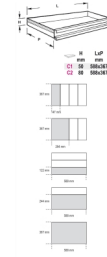

T110

hard thermoformed tray with tool assortment

1 1/2"

1,8 kg

art.	art.	
024240110	T110	hard thermoformed tray with tool assortment
024000477	TV110	thermoformed tray T110, empty

- n. **720:** 1/2" drive impact sockets 10-11-12-13-14 16-17-18-19-21 22-23-24 mm
- n. **720/21:** 1/2" drive impact extension bar 125 mm