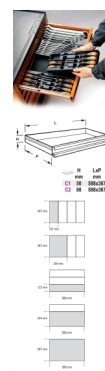

T106 hard thermoformed tray with tool assortment

3/4"

4,5 kg

| art. | art. | |
|-----------|-------|---|
| 024240106 | T106 | hard thermoformed tray with tool assortment |
| 024000485 | TV106 | thermoformed tray T106, empty |

- n. **928/21:** 3/4" drive extension bar 200 mm
- n. **928/22:** 3/4" drive extension bar 380 mm
- n. **928/42:** 3/4" drive sliding T - handle 450 mm
- n. **928/55:** 3/4" drive reversible ratchet