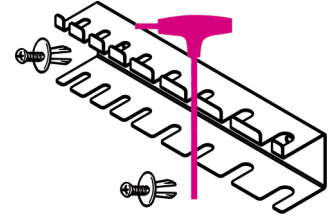

S96T/8

Supports for hexagon key wrenches

art.	art.	
088880431	S96T/8	accessories for sheet metal containers 96T/AS8 96T/S8 97TTX/S8