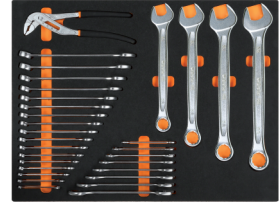

MB12 **Foam tray with combination wrenches and Poligrip pliers**
 5,4 kg

	art.	
024504212	MB12	
024524211	MBV11	soft thermoformed tray MB11, empty

- n. 21 **42NEW**: combination wrenches 6-7-8-9-10-11-12-13-14-15-16-17-18-19-20-21-22-24-27-30-32 mm
- n. 8 **55**: double open end wrenches 6x7-8x9-10x11
12x13-14x15
16x17-18x19
20x22 mm
- n. 1 **1048**: Slip joint pliers boxed joints 250 mm