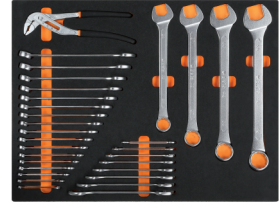

MB11

 5,4 kg

	art.	
024504211	MB11	soft thermoformed tray with tool assortment
024524211	MBV11	soft thermoformed tray MB11, empty

- n. 21 **42:** combination wrenches 6-7-8-9-10-11-12-13-14-15-16-17-18-19-20-21-22-24-27-30-32 mm
n. 8 **55:** double open end wrenches 6x7-8x9-10x11 12x13-14x15 16x17-18x19 20x22 mm
n. 1 **1048:** Slip joint pliers boxed joints 250 mm