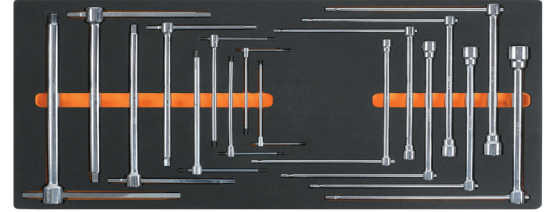

M65

 3,6 Kg

	art.	
024500065	M65	soft thermoformed tray with tool assortment
024510065	MV65	soft thermoformed tray M65, empty

- n. 7 **950:** T-handle hexagon socket wrenches \odot 8-10-12-13-14-17-19 mm
- n. 9 **951:** T-handle wrenches with hexagon male ends \odot 2,5-3-4-5-6-8-10-12-14 mm