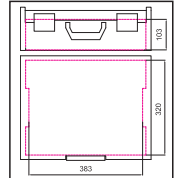

C99V1

Wall tool case, made from ABS, empty

Main features:

- Outer dimensions: 445x358x152 mm
- Max. interior carrying capacity: 25 kg
- Can be padlocked
- Weight: 2.2 kg

		art.
	099000250	C99V1