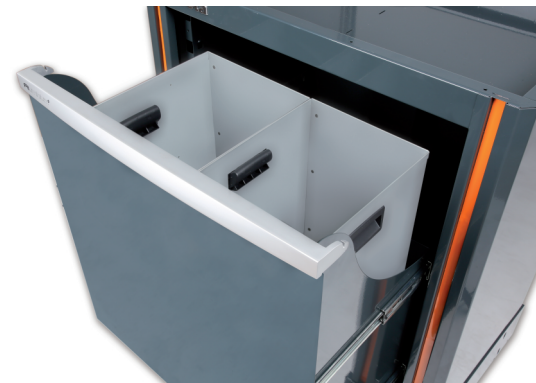

C55CS

Fixed sorted waste collection module for workshop equipment combination

- Pull-out waste compartment (588x465) with ball bearing slides
- 2 capacious pull-out interior containers for sorting waste

62 kg

		art.
	055000208	C55SC