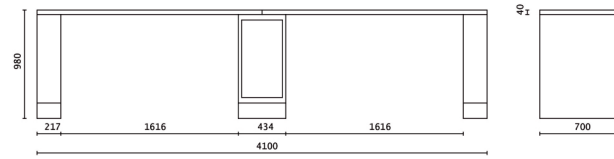

### double 4-m-long workbench with central leg

Worktop (4100x700 mm) covered with a shockproof, non-scratch PVC coat, resistant to hydrocarbons

- Holes for a vice 1599F/150 (to be ordered separately)
- Vertically adjustable feet
- Double central leg with compartment and slide-away door, 350x750 mm

 185 kg

365x750 mm

		art.
	055000109	C55BO-D4
	055000119	C55BG-D4