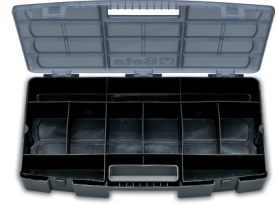

C41H/CE

tool chest with removable partitions for small tools, made from plastic material

 1,3 kg

	art.	
041000916	C41H/CE	C41 H/CE-drawer for C41H