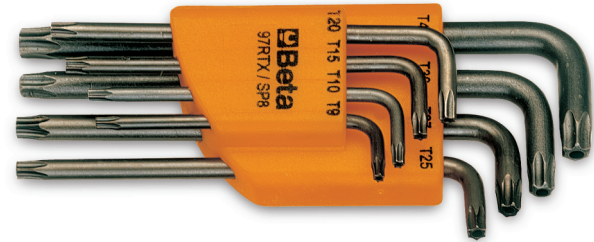

97RTX/SC8

art.	art.		g
000970263	97RTX/SC8	set of 8 offset key wrenches for Tamper Resistant Torx® head screws (item 97RTX) with support T9-T10-T15-T20-T25 T27-T30-T40	150
000970984	97RTX/SCV	empty support for item 97BTX/SP8	25