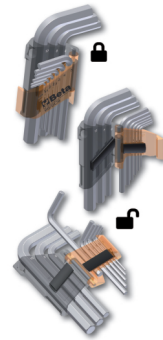

97BTX/SC8

Set of 8 ball head offset key wrenches, for Torx® head screws

art.	art.		
000970164	97BTX/SC8	Set of 8 ball head offset key wrenches, for Torx® head screws T9-T10-T15-T20-T25-T27-T30-T40	
000970983	97BTX/SCV	empty support for item 97BTX/SP8	25