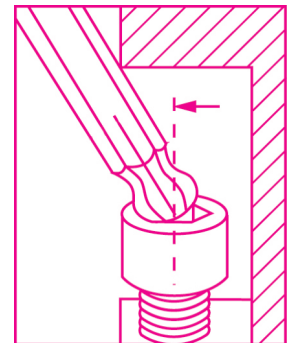

97BTXL/SC8

Set of 8 ball head offset key wrenches, long model, for Torx® head screws

art.	art.	
000970364	97BTXL/SC8	set of 8 ball head offset key wrenches for Torx® head screws T9-T10-T15-T20- T25-T27-T30-T40
000970982	97BTXL/SCV	