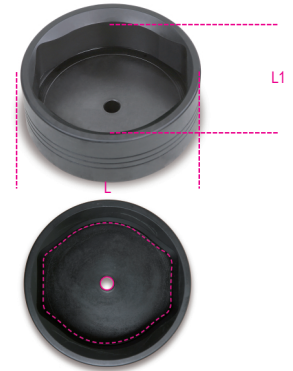

**9700T**
**Impact sockets for locking BPW hub nuts**

Heavy-duty hexagon

	art.	L mm	L1 mm	⊙	g
009700165	9700T 65	65	61	3/4"	750
009700180	9700T 80	80	73	3/4"	1,3
009700196	9700T 96	96	90	3/4"	2
009700211	9700T 111	111	104	41 mm	2,7