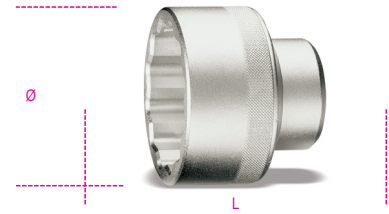

970B

socket for locking Fiat Daily hub nuts

	art.				
009700010	970B	mm	88	75	kg
		65			1,5