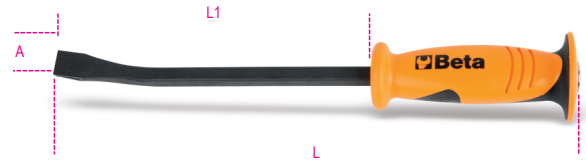

965 pry bars with flat curved ends

| art. | art. | L mm | A mm | L1 mm | g |
|-----------|---------|---------|---------|----------|-----|
| 009650013 | 965 300 | 300 | 16 | 185 | 333 |
| 009650014 | 965 450 | 450 | 20 | 312 | 621 |
| 009650016 | 965 600 | 600 | 20 | 462 | 776 |