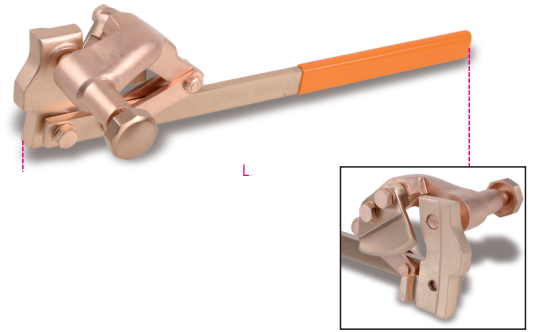

964BA/L

**Universal shears for barrels, sparkproof**

For opening edged metal barrels

  
kg

		art.		L mm	 kg
*	009640821	964BA/L	964BA/L	510	3,2