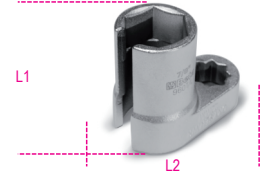

**960T/L**      **Open end socket, 22 mm, compact, 50 mm long, for oxygen sensors**

166 g

	art.	 mm	L1 mm	L2 mm	
009600041	960T/L	22	50	58	166