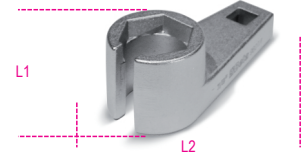

960T/I

Open end socket, 22 mm, compact, 30 mm long, for oxygen sensors

217 g

	art.	mm	L1 mm	L2 mm	
009600040	960T/I	22	30	81	217