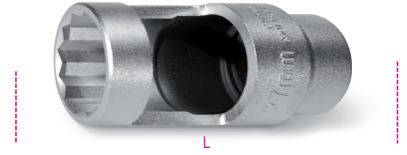

960T/B

Open end bi-hex socket, 27 mm, for injectors

 222 g

	art.	 mm	L mm	
009600033	960T/B	27	85	222