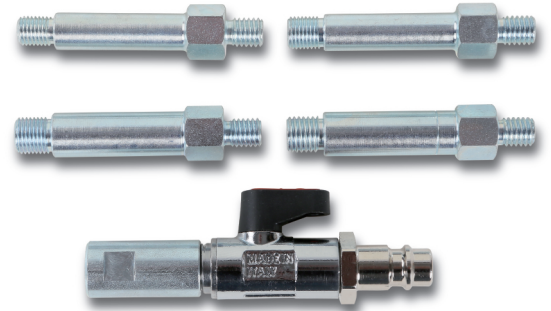

960RPI

Blowing tool for injectors seat cleaning

For M8x1 - M9x1 - M10x1 - M10x1.25 glow plugs

Comes with:

- valve to cut off air through a lever
- 4 extensions for glow plug seats

		art.
	009600940	960RPI