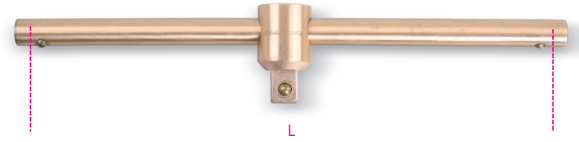

926BA/42

Sparkproof 3/4" drive slide T-handle

3/4"

	art.	L mm	
009260876	926BA/42	400	1,3