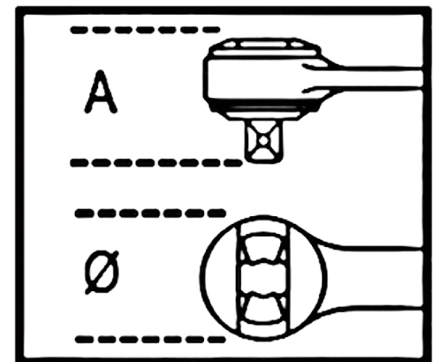

920/55L

Extension reversible ratchet, 1/2" male drive, 72 tooth mechanism

12"

Take-up angle: 5°

art.	L mm	L max mm	Ø mm	A mm
009200927	282	422	40	43

L max