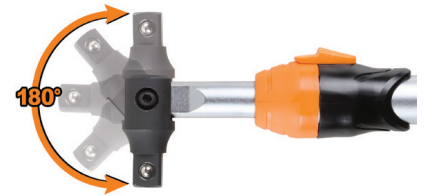

920/38

1/2" extension drive swivel handle

12"

art.	art.	L mm	L max mm
009200839	920/38	262	402