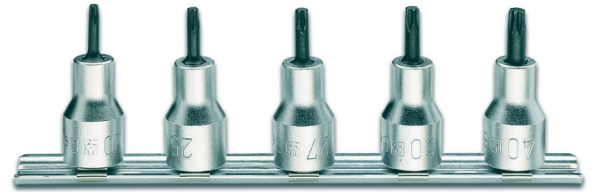

920RTX/SB

	art.		 g
009200378	920RTX/SB5	set of 5 socket drivers for Tamper Resistant Torx® head screws (item 920RTX) on support T20-T25-T27-T30-T40	400