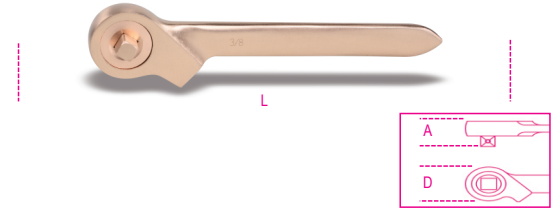

911BA/55

3/8" push-through drive ratchet, spark-proof

38^{mm}

g

	art.	L mm	D mm	A mm	 g
009110882	911BA/55	200	45	16.5	400