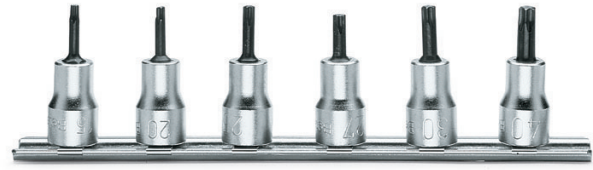

910TX/SB

2500 g

009100530	art.		g
	910TX/SB6	set of 6 socket drivers for Torx® head screws (item 910TX) on support T15-T20-T25 T27-T30-T40	310