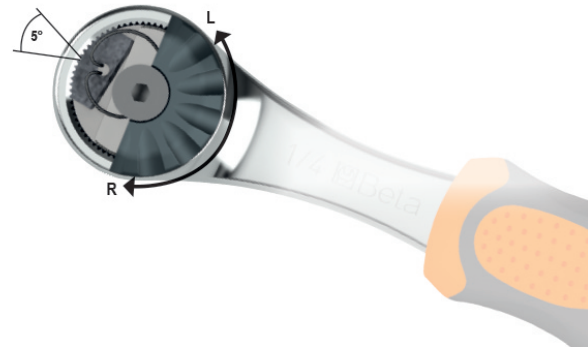

900/55Z

1/4" drive reversible ratchet, chromium-plated

• 72 tooth mechanism

|  | art.    | L<br>mm | Ø<br>mm | A<br>mm |  |  |
|---|---------|---------|---------|---------|---|---|
| 009000882   | 900/55Z | 126     | 25      | 23      | 1/4   | 95  |