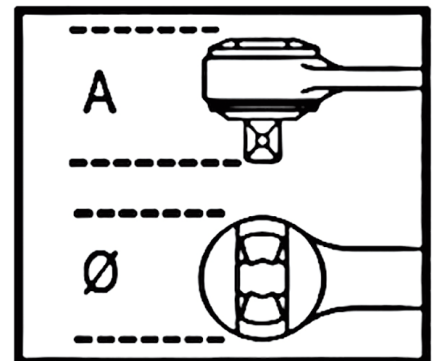

900/55Z

1/4" drive reversible ratchet, chromium-plated

• 72 tooth mechanism

|  | art.    | L<br>mm | Ø<br>mm | A<br>mm |  |  |
|---|---------|---------|---------|---------|---|---|
| 009000882   | 900/55Z | 126     | 25      | 23      | 1/4   | 95  |