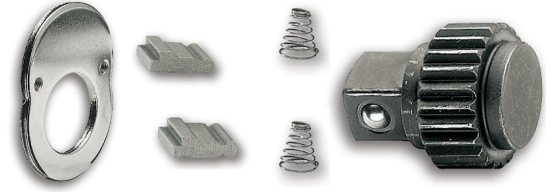

900M/R55

14"

| part | art. | |
|-----------|----------|---|
| 009000888 | 900M/R55 | rotating mechanism for ratchets, for item 900M/R56 900M/55 |