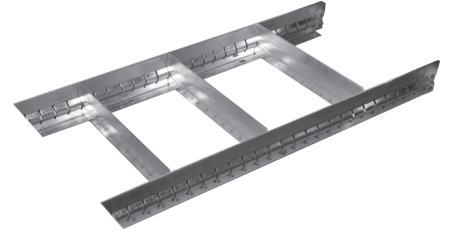

8889C6

crossed partitions for item C35

for drawer 600x447 mm

	art.	h
088890475	8889C6/7,5	75 mm
088890480	8889C6/10	100 mm
088890485	8889C6/15	150 mm
088890490	8889C6/20	200 mm