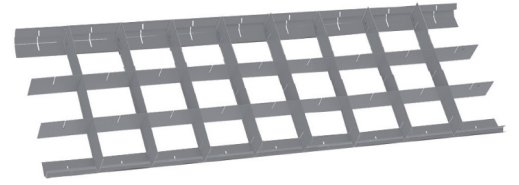

8889C3

crossed partitions for C24SA-XL

for darwer 882x367 mm

	art.	h
088890217	8889C3	70 mm