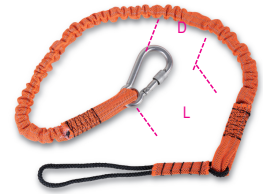

## Cushioned hook-up lace

- MAX 2.7 kg

	art.	L cm min+max	DxL mm
088770080	8877 80	70-110	40x80