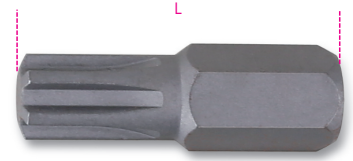

867RIBE
Bits for RIBE® head screws

- 1/4" hexagon drive
- For manual, electric and pneumatic drivers

	art.	⌀	L mm
008670705	867RIBE	M5	30
008670706	867RIBE	M6	30
008670707	867RIBE	M7	30
008670708	867RIBE	M8	30
008670709	867RIBE	M9	30
008670710	867RIBE	M10	30
008670711	867RIBE	M11	30
008670712	867RIBE	M12	30
008670713	867RIBE	M13	30